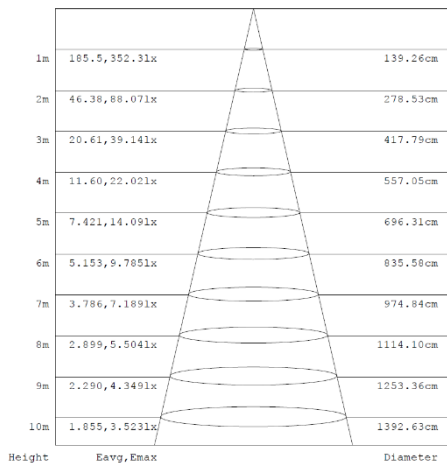

Separate Control Gear Information		
Type of Light Source:	LED	LED
Full Load Efficiency (%):	84	84
P _{NET} (W):	NA	NA
Dimensions (mm):	105x50x25	105x50x25

Product is certified to all the relevant standards.
Please contact our technical department for market specific compliances.

LED GROUP EUROPE · UK · AUSTRALIA · NEW ZEALAND · ASIA · MIDDLE EAST · AFRICA

GEM 2 LED CCT4 ADJUSTABLE DOWNLIGHT 5W, IP65

Cone Illuminance Diagram

Diagram for RGM6CCT4-11 in 4000K. Other diagrams available on request

Polar Intensity Diagram

Diagram for RGM6CCT4-11 in 4000K. Other diagrams available on request

Dimension Diagram

PLEASE NOTE: INFORMATION IN THIS DOCUMENT MAY BE SUBJECT TO CHANGE WITHOUT PRIOR NOTICE

IRE: TEL: +353 1 709 9000
 UK: TEL: 0800 973 220
 AUS: TEL: +61 7 3890 5444
 NZ: TEL: +64 03 668 5285