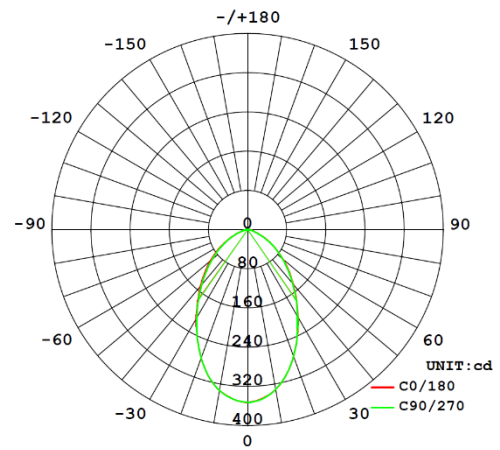

Polar Intensity Diagram

Diagram for RGM6CCT4-11 in 4000K. Other diagrams available on request

Dimension Diagram

PLEASE NOTE: INFORMATION IN THIS DOCUMENT MAY BE SUBJECT TO CHANGE WITHOUT PRIOR NOTICE

IRE: TEL: +353 1 709 9000
 UK: TEL: 0800 973 220
 AUS: TEL: +61 7 3890 5444
 NZ: TEL: +64 03 668 5285