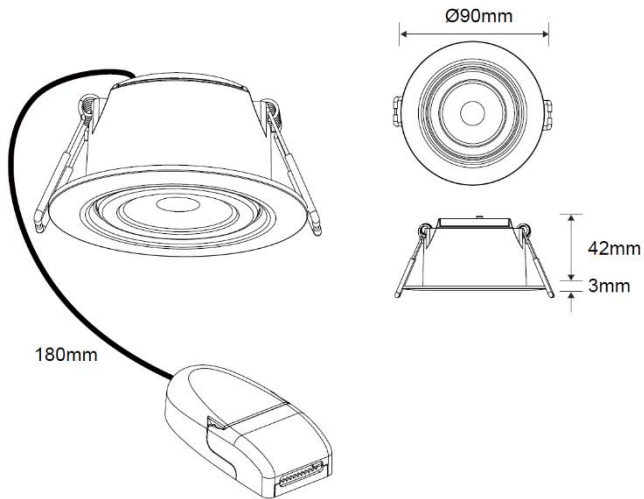

Separate Control Gear Information		
Type of Light Source:	LED	LED
Full Load Efficiency (%):	84	84
P _{NET} (W):	NA	NA
Dimensions (mm):	105x50x25	105x50x25

Product is certified to all the relevant standards.
Please contact our technical department for market specific compliances.

LED GROUP EUROPE · UK · AUSTRALIA · NEW ZEALAND · ASIA · MIDDLE EAST · AFRICA

GEM 2 LED CCT4 ADJUSTABLE DOWNLIGHT 5W, IP65

Cone Illuminance Diagram

Diagram for RGM6CCT4-11 in 4000K. Other diagrams available on request

Polar Intensity Diagram

Diagram for RGM6CCT4-11 in 4000K. Other diagrams available on request

Dimension Diagram

PLEASE NOTE: INFORMATION IN THIS DOCUMENT MAY BE SUBJECT TO CHANGE WITHOUT PRIOR NOTICE

IRE: TEL: +353 1 709 9000
 UK: TEL: 0800 973 220
 AUS: TEL: +61 7 3890 5444
 NZ: TEL: +64 03 668 5285