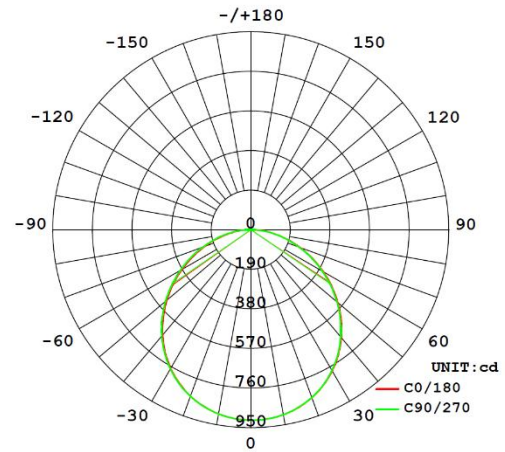

ROBUS®

DOWNLIGHTS

SUN LED CCT3

7W, 9W, 12W, 18W, 22, IP54

Cone Illuminance Diagram

Diagram for R300LEDCX-01 in 4000K Other diagrams available on request

Polar Intensity Diagram

Dimension Diagram