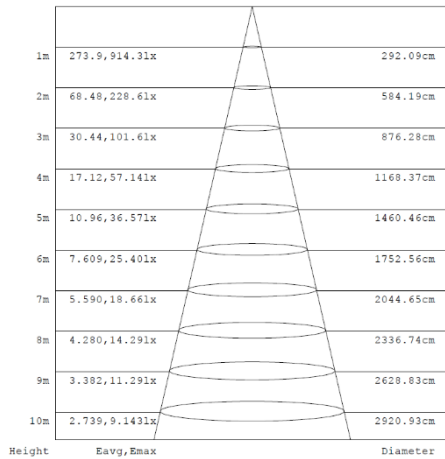

Separate Control Gear Information

Type of Light Source:	LED	LED	LED	LED	LED
Full Load Efficiency (%):	88	89	89	89	89
P _{NET} (W):	NA	NA	NA	NA	NA
Dimensions (mm):	115x38x25	115x38x25	115x38x25	115x38x25	115x38x25

ROBUS®

DOWNLIGHTS

SUN LED CCT3

7W, 9W, 12W, 18W, 22, IP54

Cone Illuminance Diagram

Diagram for R300LEDCX-01 in 4000K Other diagrams available on request

Polar Intensity Diagram

Dimension Diagram

	W	D	Ø	Weight
R120LEDCX-01	7W	120mm	110mm	0.24kg
R150LEDCX-01	9W	145mm	135mm	0.32kg
R170LEDCX-01	12W	170mm	160mm	0.37kg
R225LEDCX-01	18W	225mm	210mm	0.52kg
R300LEDCX-01	24W	300mm	285mm	0.83kg

Accessories