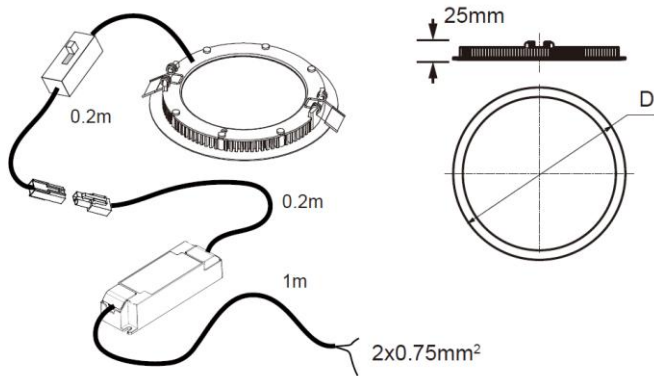

Separate Control Gear Information

Type of Light Source:	LED	LED	LED	LED	LED
Full Load Efficiency (%):	88	89	89	89	89
P _{NET} (W):	NA	NA	NA	NA	NA
Dimensions (mm):	115x38x25	115x38x25	115x38x25	115x38x25	115x38x25

ROBUS®

DOWNLIGHTS

SUN LED CCT3

7W, 9W, 12W, 18W, 22, IP54

Cone Illuminance Diagram

Diagram for R300LEDCX-01 in 4000K Other diagrams available on request

Polar Intensity Diagram

Dimension Diagram

	W	D	Ø	Weight
R120LEDCX-01	7W	120mm	110mm	0.24kg
R150LEDCX-01	9W	145mm	135mm	0.32kg
R170LEDCX-01	12W	170mm	160mm	0.37kg
R225LEDCX-01	18W	225mm	210mm	0.52kg
R300LEDCX-01	24W	300mm	285mm	0.83kg

Accessories