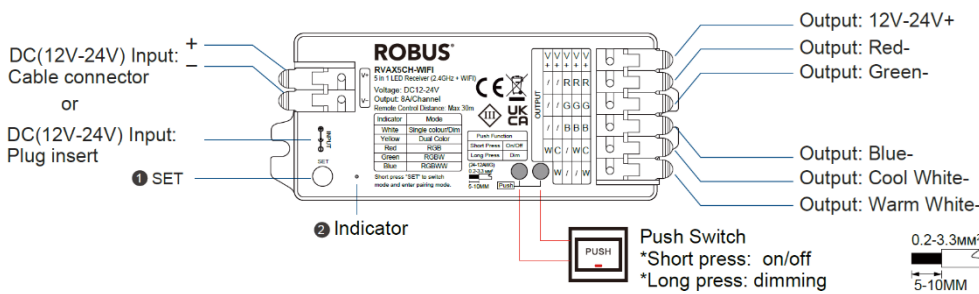

### FEATURES

- 5 Channel WIFI controller suitable for entire VEGAS range
- For use with RVAX4Z-RC remote
- Can be paired with up to 100 RVAX4CH-REC with maximum 25 per zone
- Maximum load of 240W for 12V and 480W for 24V
- 4 independently programmable zones allowing complex lighting scenes
- 2.4GHz RF technology providing up to 20m operation range

WARRANTY

LIFETIME

IP RATING

OPERATING VOLTAGE

SAFETY CLASS

VOICE CONTROL

Product Code:	RVAX4CH-WIFI
Total Power (W):	240/480
IP:	20
Operation Temperature (°C):	-20 ≤ Ta ≤ +40
Dimensions LxWxH (mm):	107x45x17
Weight (kg):	0.05