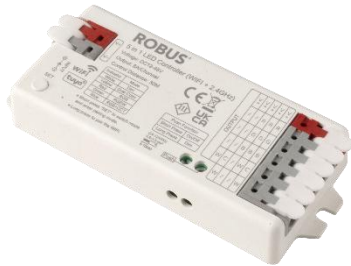

### VEGAS 5 CHANNEL WIFI CONTROLLER

240/480W. IP20

### FEATURES

- 5 Channel WIFI controller suitable for entire VEGAS range
- For use with RVAX4Z-RC remote
- Can be paired with up to 100 RVAX4CH-REC with maximum 25 per zone
- Maximum load of 240W for 12V and 480W for 24V
- 4 independently programmable zones allowing complex lighting scenes
- 2.4GHz RF technology providing up to 20m operation range